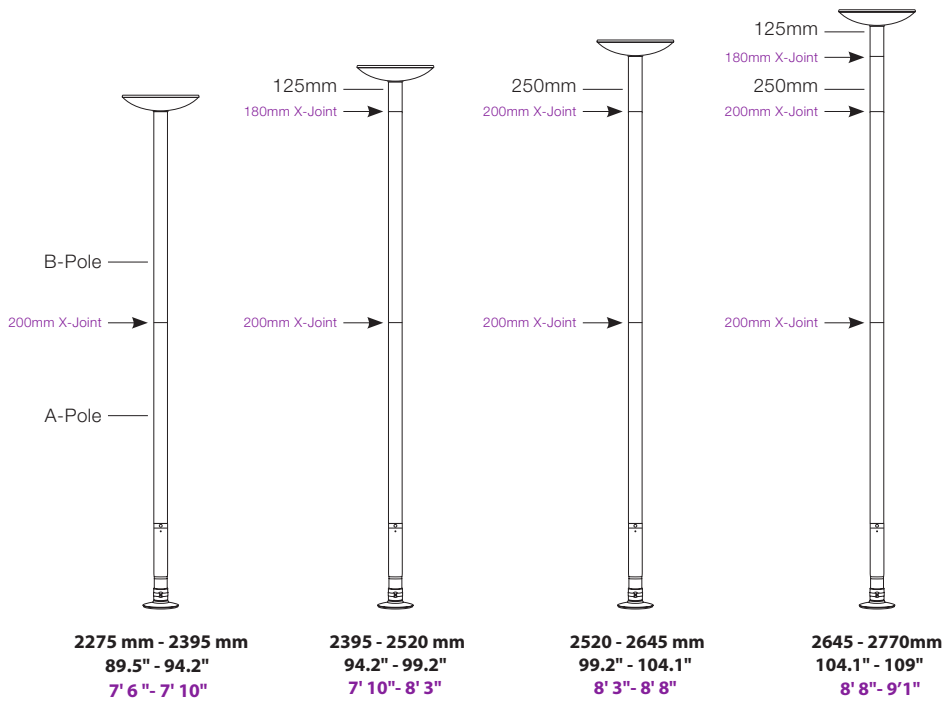

# XPERT Pro HEIGHT CHART WITH EXTENSIONS

## STANDARD SET HEIGHTS

Standard set heights 2275 - 2770mm (89.5- 109")

Sizes achievable using the 125mm & 250mm extensions

## HEIGHTS ACHIEVABLE WITH EXTENSIONS

Sizes achievable using the 125mm & 250mm extensions that are included with standard pole set

\*With optional extension purchased separately