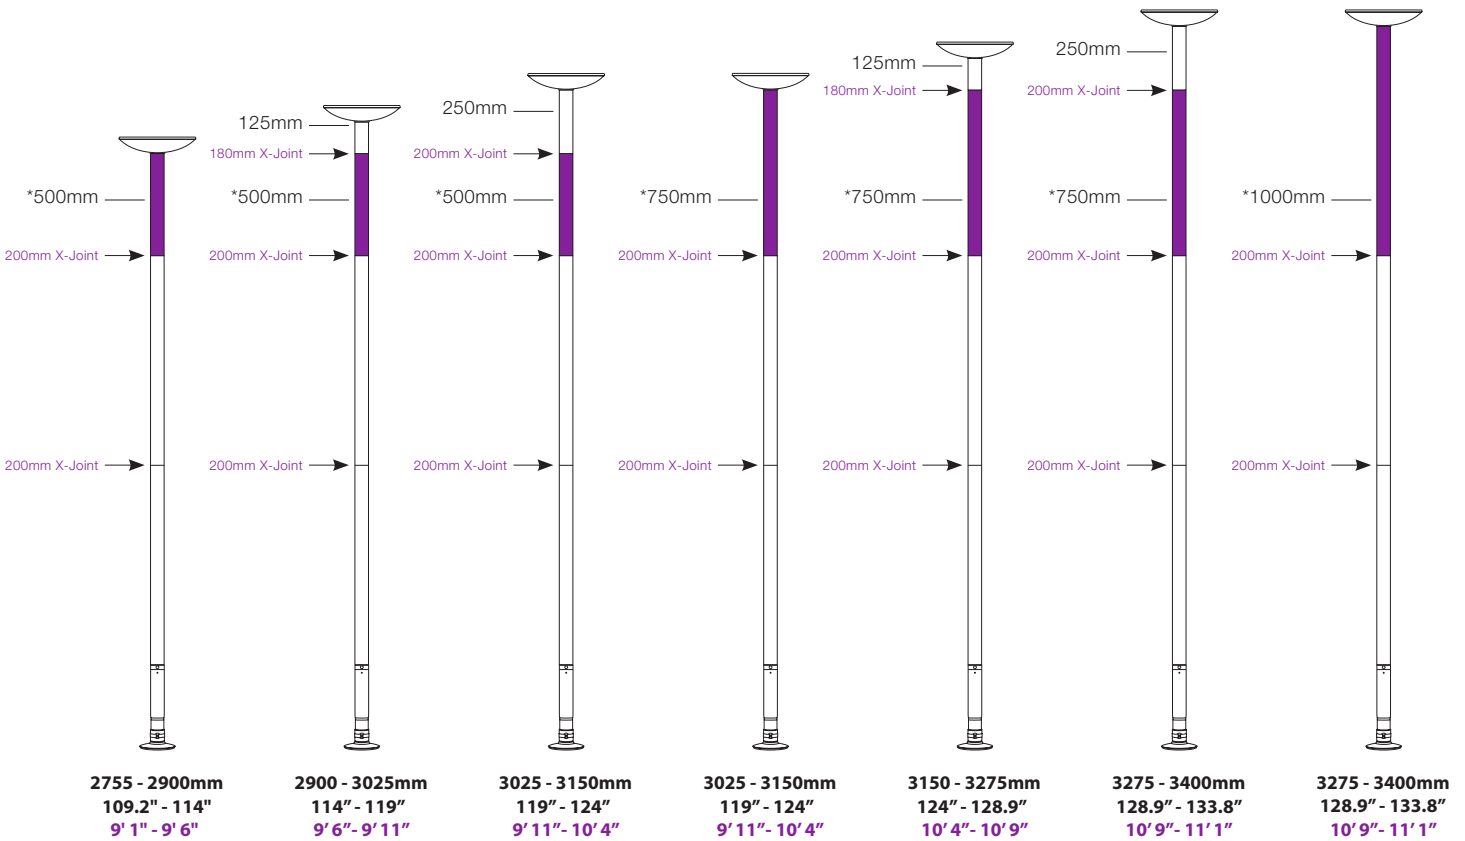

# XPERT Pro HEIGHT CHART WITH EXTENSIONS

## STANDARD SET HEIGHTS

Standard set heights 2275 - 2770mm (89.5- 109")

Sizes achievable using the 125mm & 250mm extensions

## HEIGHTS ACHIEVABLE WITH EXTENSIONS

Sizes achievable using the 125mm & 250mm extensions that are included with standard pole set

\*With optional extension purchased separately